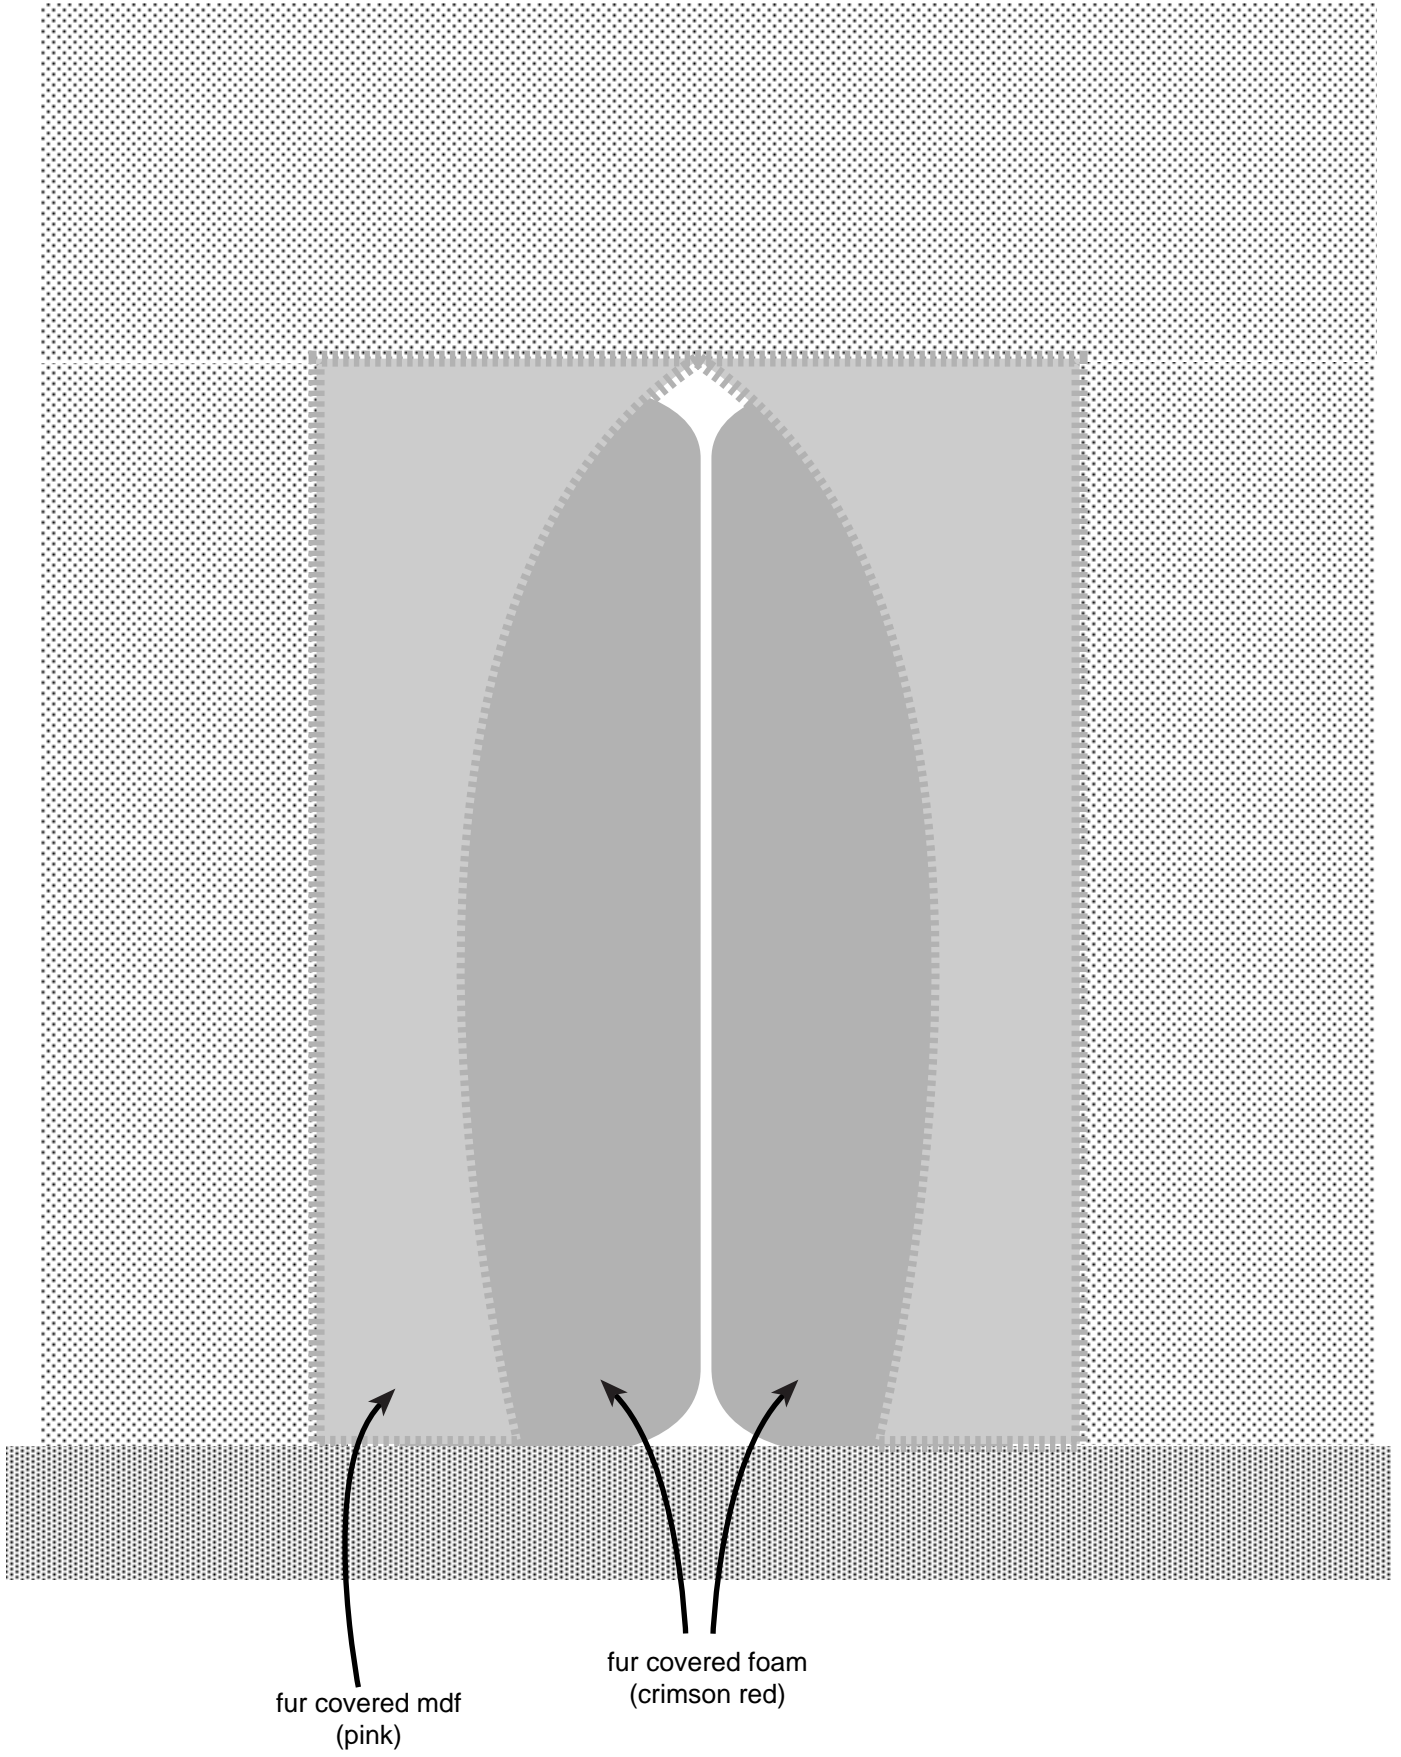

gallery one

gallery two

dividing wall

passage entrance/exit

Crimson Passage

isometric view

Richard Davies Jan 2012

Crimson Passage

top elevation

Crimson Passage

top elevation 2:
audio structure details

Crimson Passage

side elevation
(inner structure)

dividing wall

Crimson Passage

front elevation
(inner structure)

fur covered mdf
(pink)

fur covered foam
(crimson red)

Crimson Passage

front elevation
(outer structure)