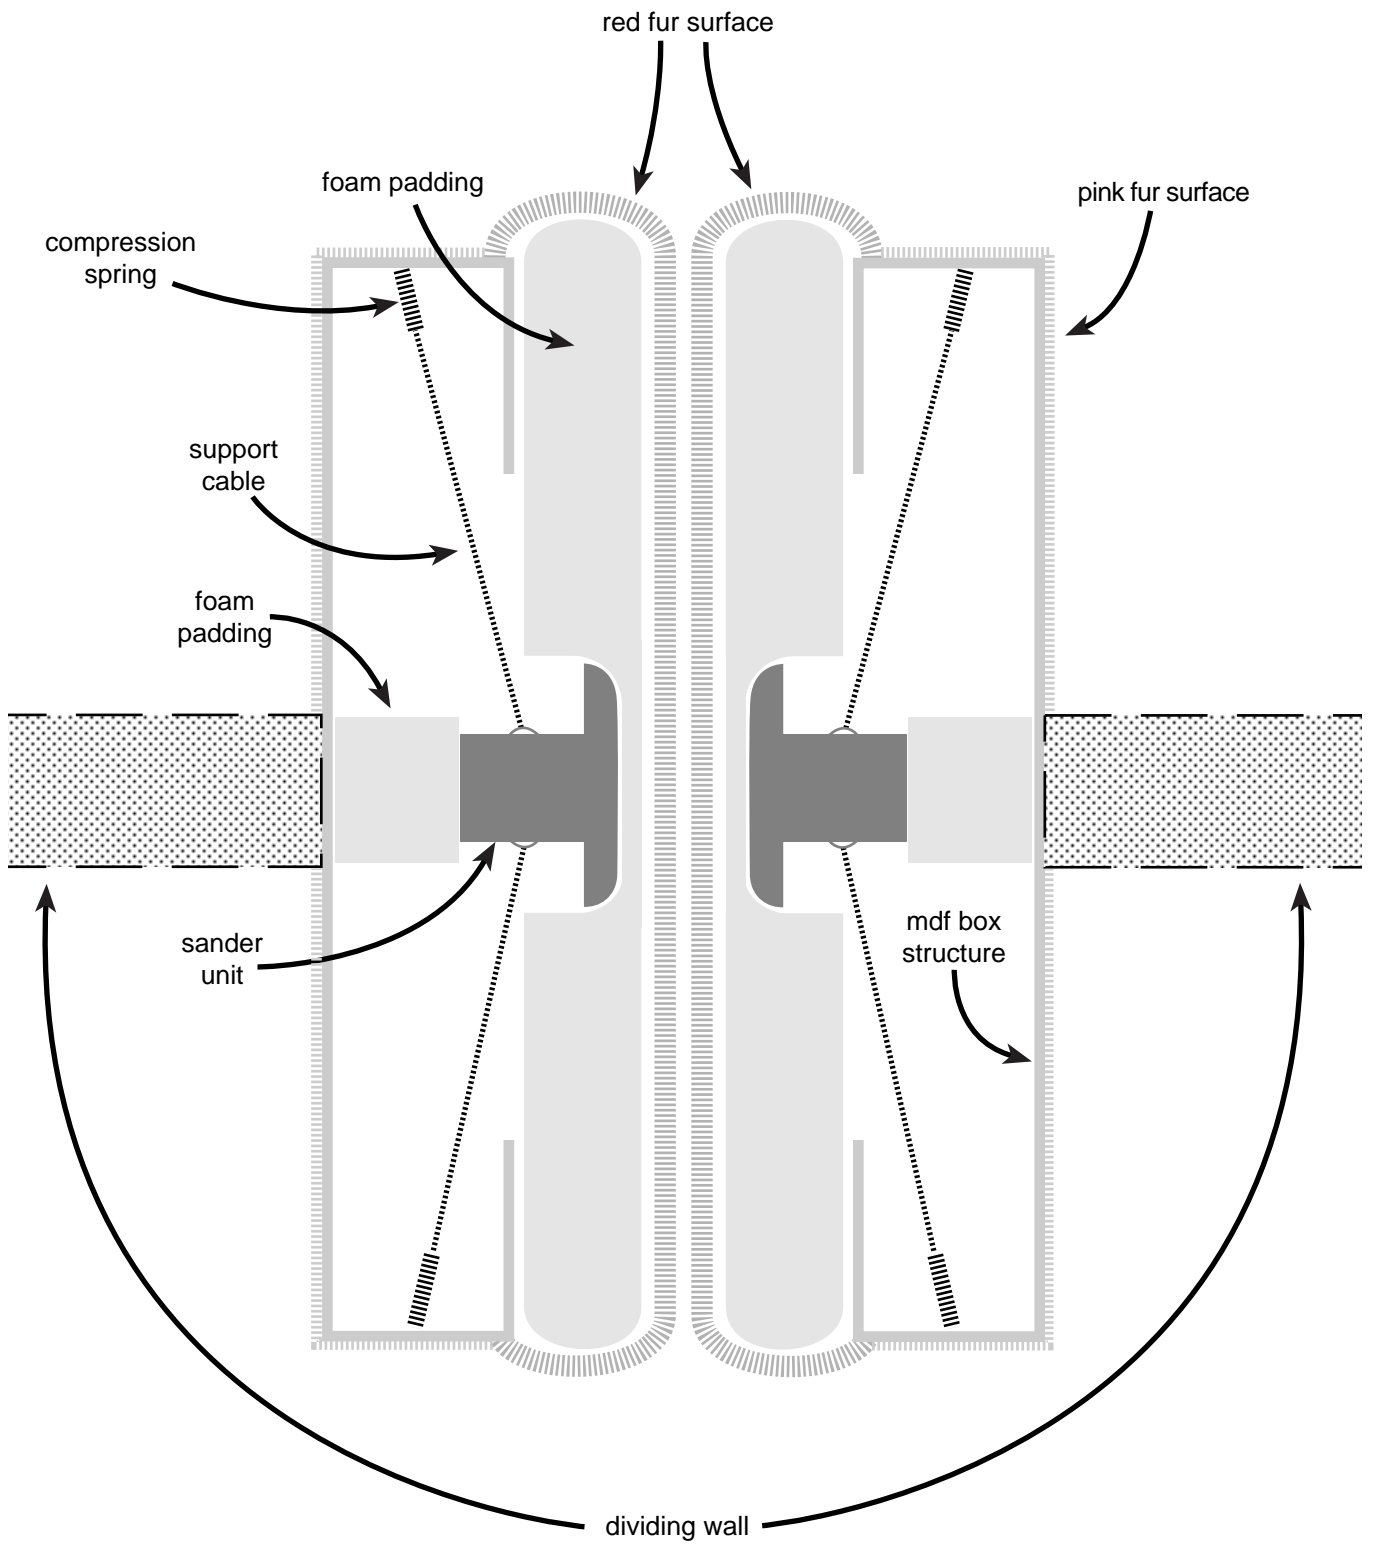

gallery one

gallery two

dividing wall

passage entrance/exit

Crimson Passage

isometric view

Richard Davies Jan 2012

Crimson Passage

top elevation

Crimson Passage

top elevation 2:
audio structure details

Crimson Passage

side elevation
(inner structure)

dividing wall

Crimson Passage

front elevation
(inner structure)

fur covered mdf
(pink)

fur covered foam
(crimson red)

Crimson Passage

front elevation
(outer structure)