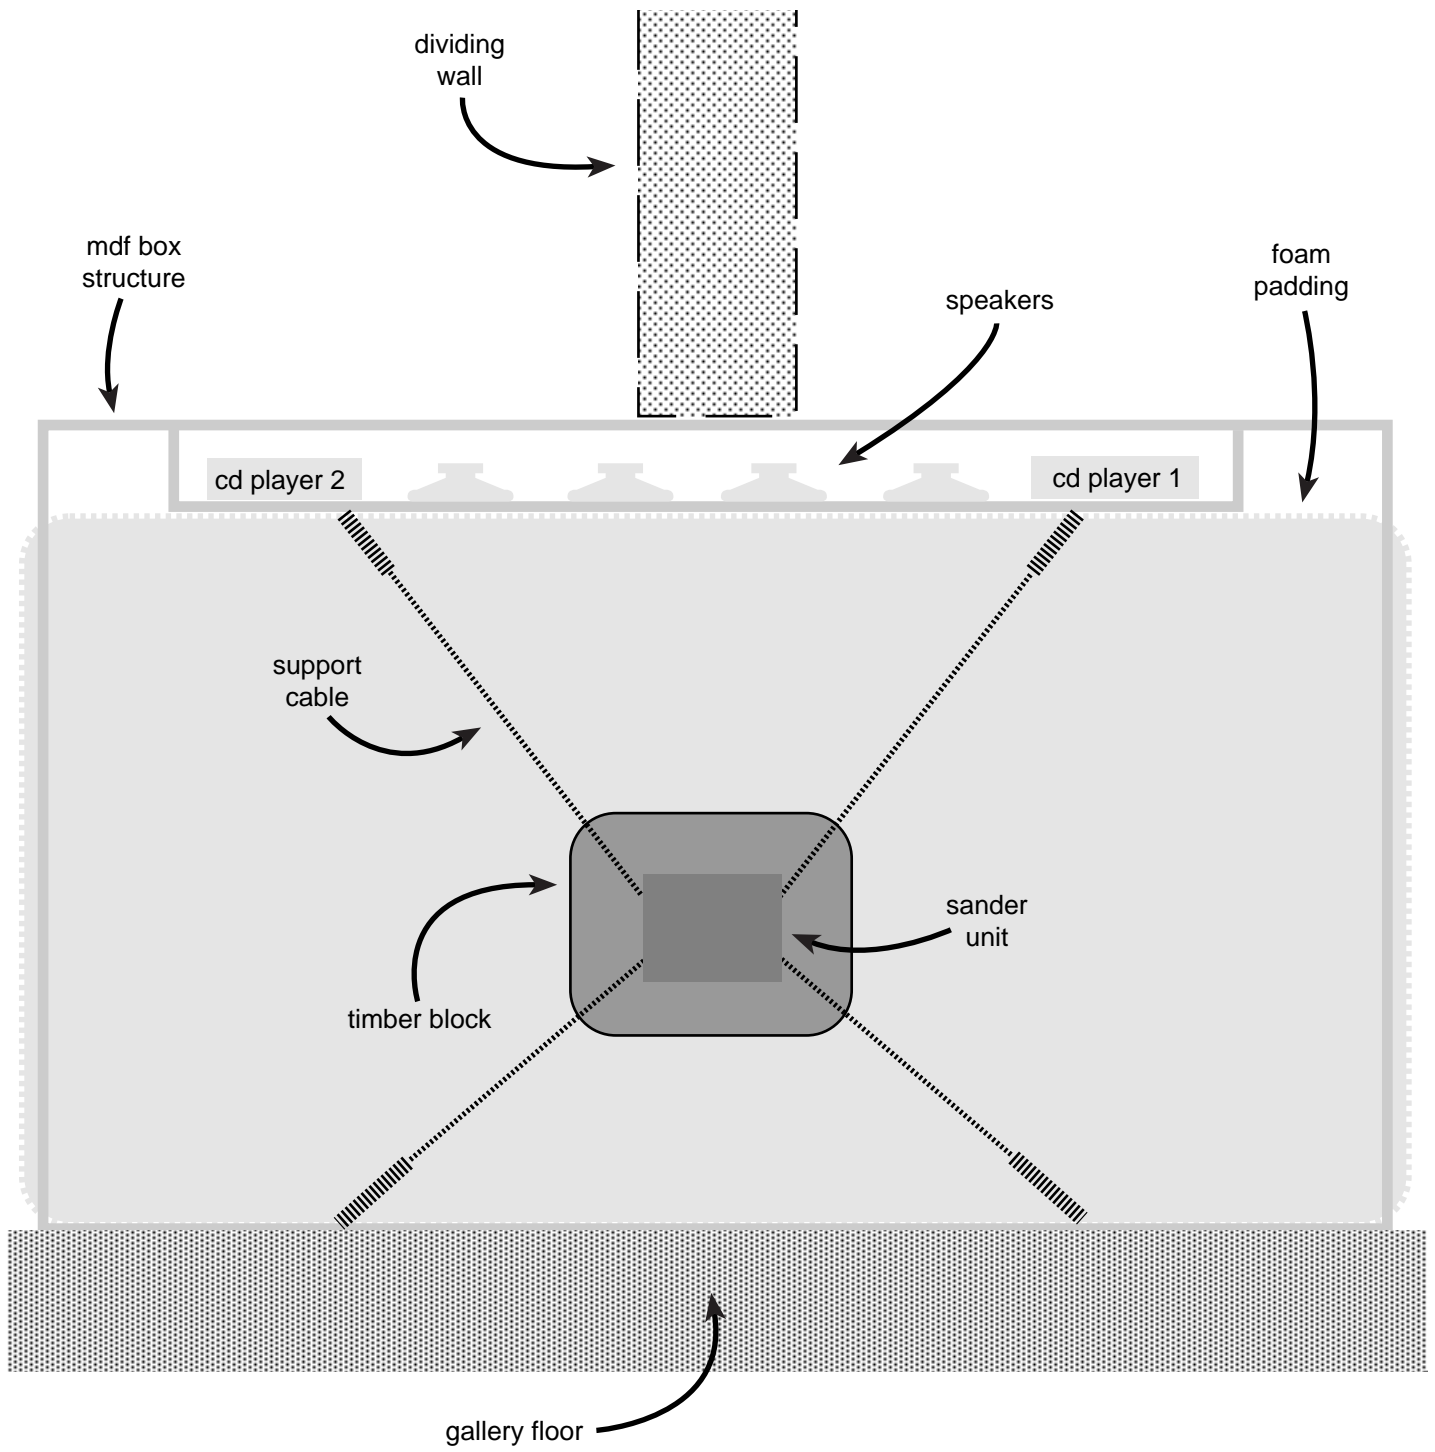

gallery one

gallery two

dividing wall

passage entrance/exit

Crimson Passage

isometric view

Richard Davies Jan 2012

Crimson Passage

top elevation

Crimson Passage

top elevation 2:
audio structure details

Crimson Passage

side elevation
(inner structure)

dividing wall

Crimson Passage

front elevation
(inner structure)

fur covered mdf
(pink)

fur covered foam
(crimson red)

Crimson Passage

front elevation
(outer structure)