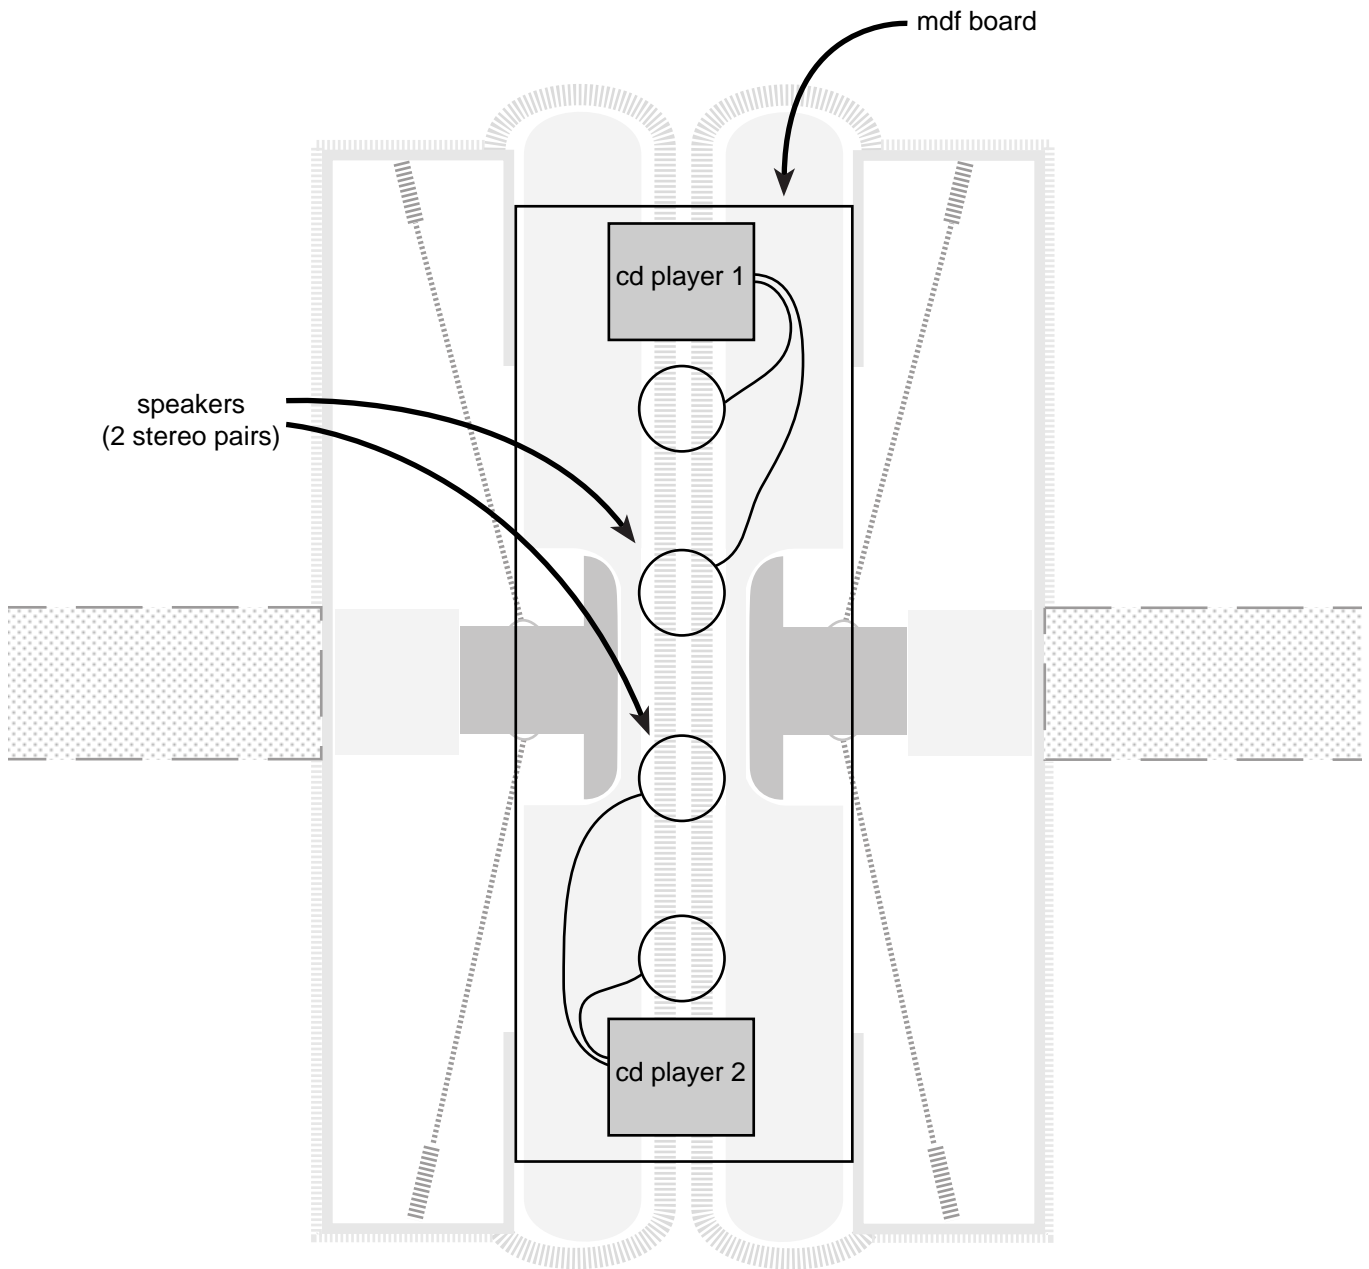

gallery one

gallery two

dividing wall

passage entrance/exit

Crimson Passage

isometric view

Richard Davies Jan 2012

Crimson Passage

top elevation

Crimson Passage

top elevation 2:
audio structure details

Crimson Passage

side elevation
(inner structure)

dividing wall

Crimson Passage

front elevation
(inner structure)

fur covered mdf
(pink)

fur covered foam
(crimson red)

Crimson Passage

front elevation
(outer structure)